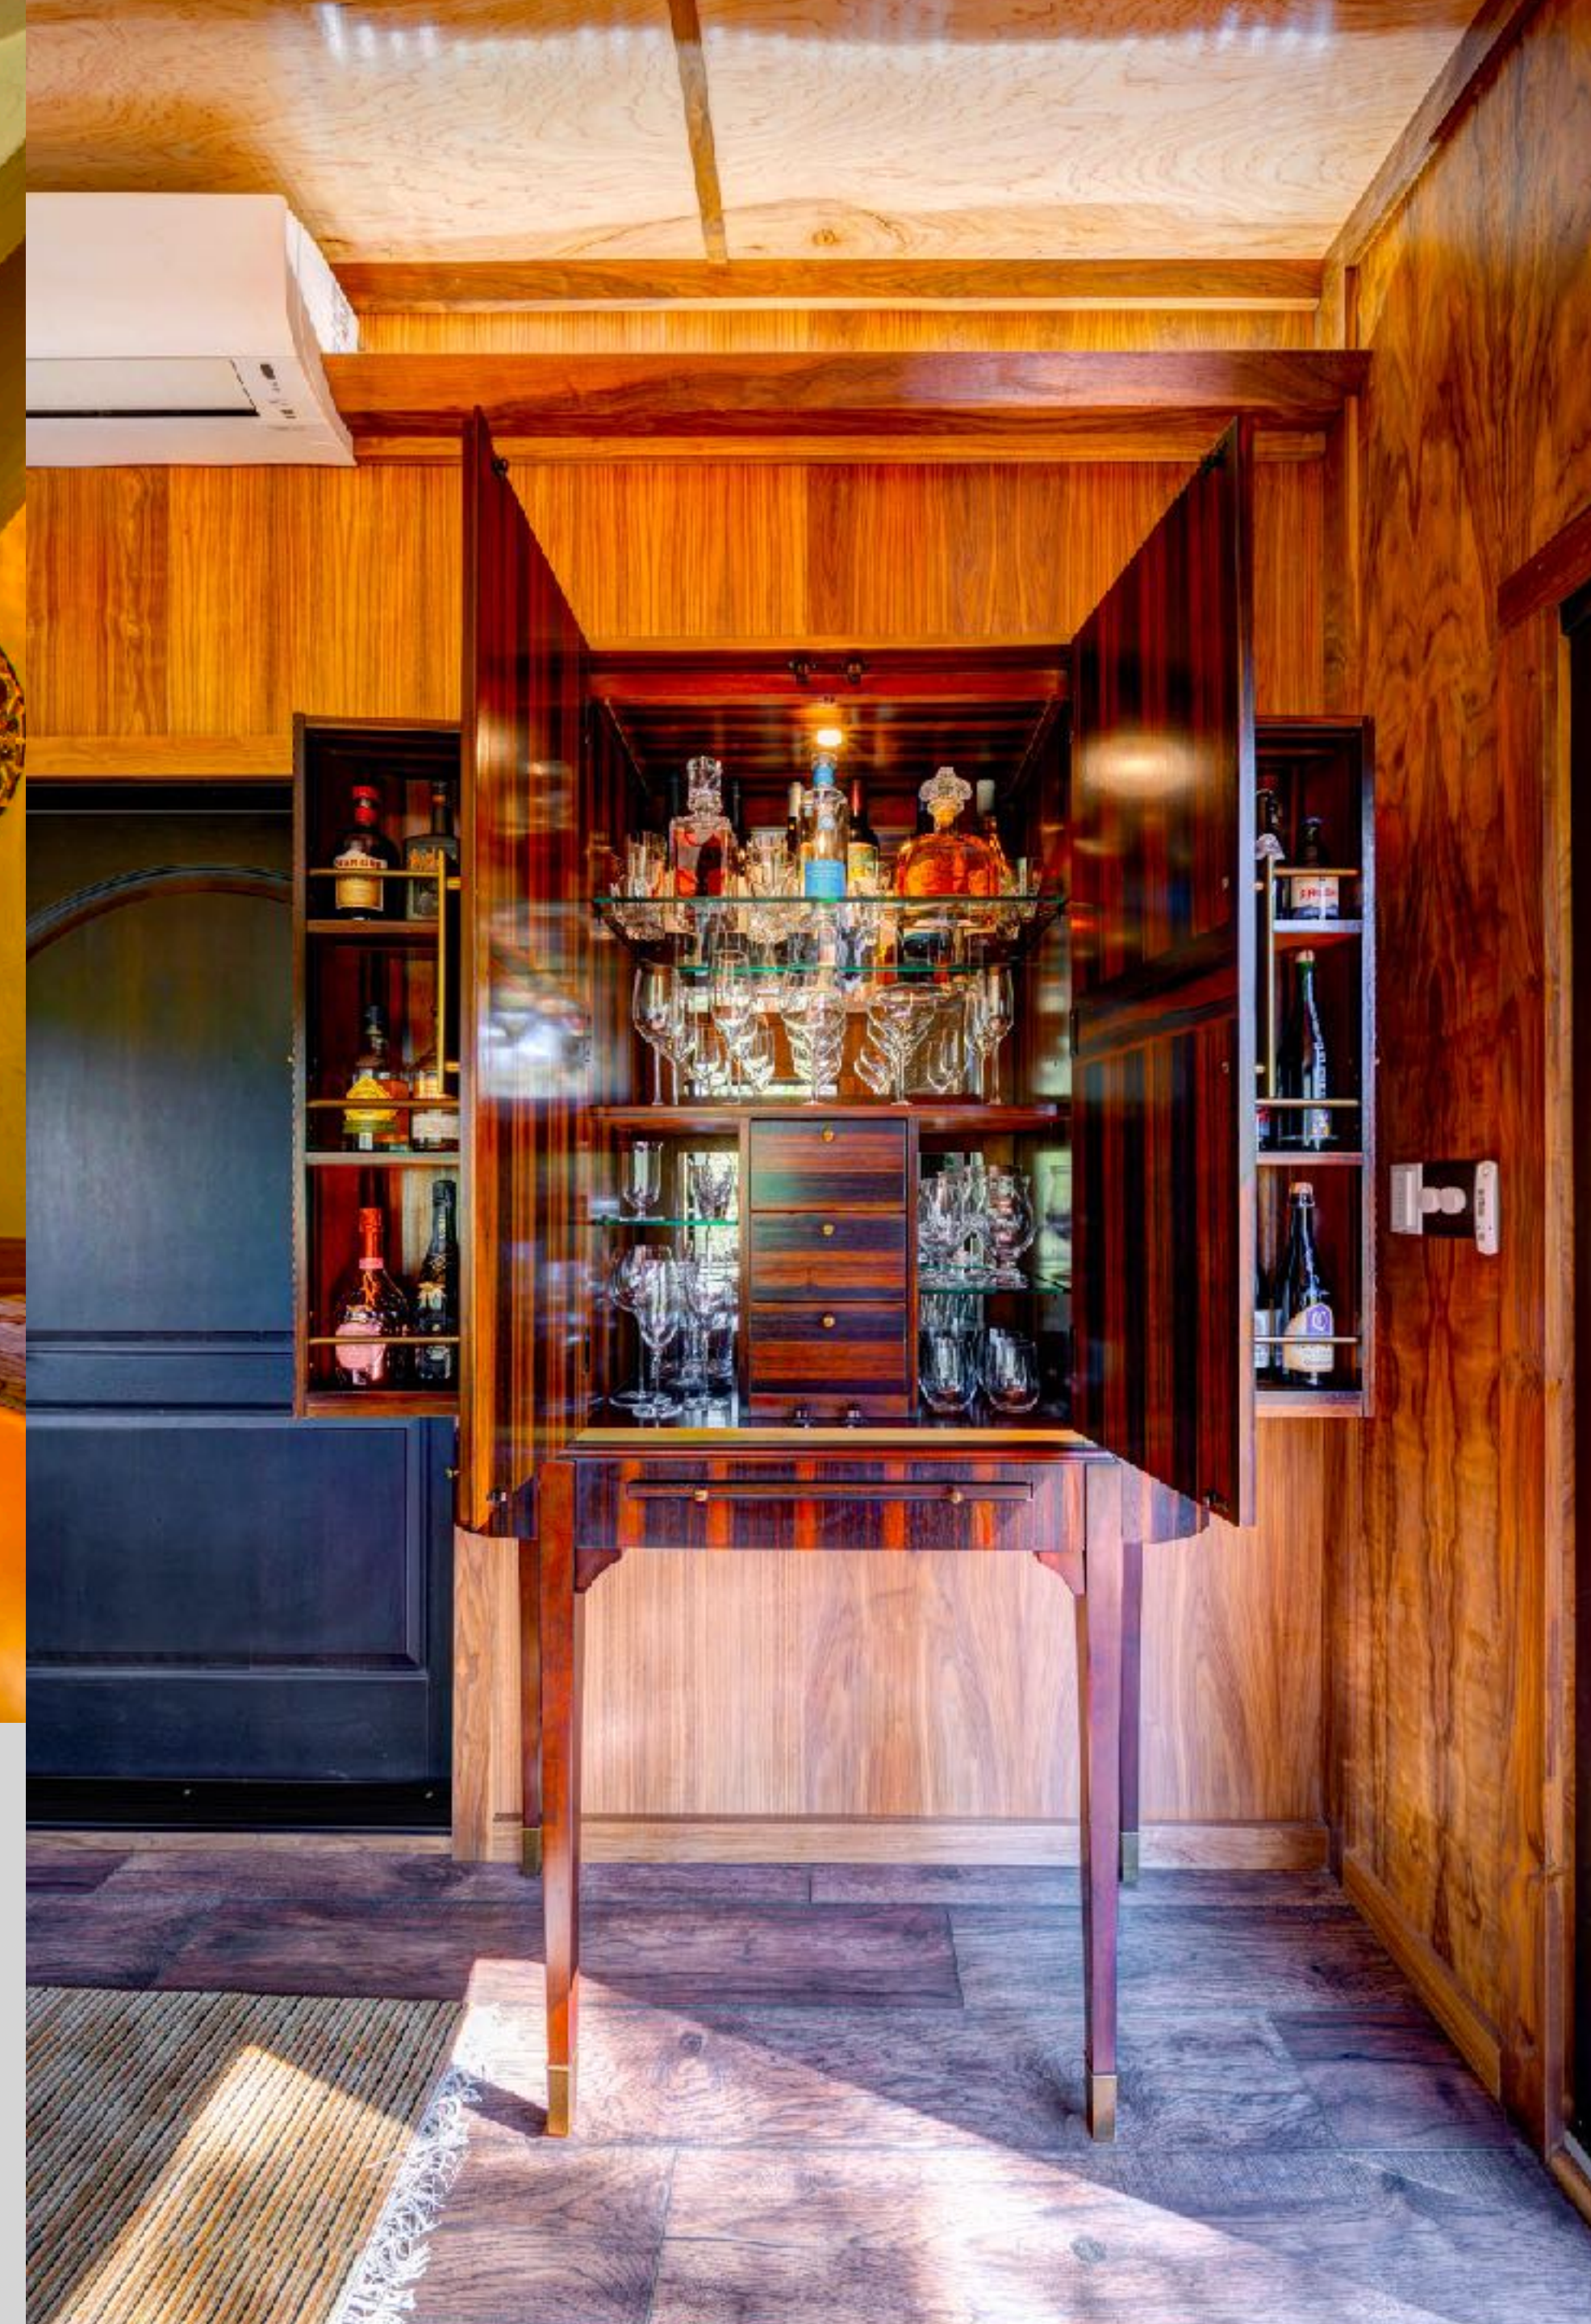

Furniture & Decor Selection

The RavenThorn design approach and aesthetic is firmly rooted in the classical American and European style married with the very purposeful use of eclectic elements, provocative decorative details and outright exoticism. The result is a refined and sophisticated elegance that remains fresh and stylish for decades. Furniture groupings always incorporate a chic mix of contemporary upholstered pieces, vintage and antique case goods, statement lighting fixtures, and unusual complimentary furnishings such as screens, fireplaces and pedestals.